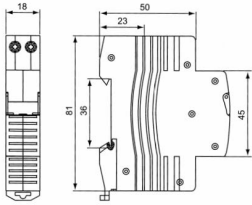

OPEB - Timbres eléctricos / Electric bells

• Modo de funcionamiento: intermitente / *Service mode: intermitent*

- 8 V - Ref. OPEB-8V**
- 12 V - Ref. OPEB-12V**
- 24 V - Ref. OPEB-24V**

CE  8, 12, 24, 230V
50/60Hz