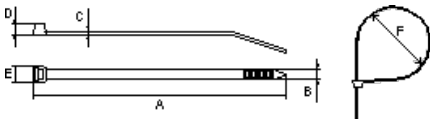

## Bridas de nylon (con lengüeta metálica) / nylon cable ties (with stainless steel plate lock)

Alta resistencia. Temperatura operativa: -25°C ~ +60°C. Alto nivel de aislamiento.  
 High resistance. Operating temperature: -25°C ~ +60°C. High insulation level.

Referencias References	Medidas / Dimensions (mm)					Fuerza max. Max. Force (N)
	Ancho Width	Largo Length	A	B	F	
OFN3.0100*	3,0	100	100	3,0	25	50
OFN4.0150*	4,0	150	150	4,0	35	150
OFN4.0200*	4,0	200	200	4,0	50	150
OFN8.0145*	8,0	145	145	8,0	35	250
OFN8.0175*	8,0	175	175	8,0	45	250
OFN8.0200*	8,0	200	200	8,0	50	250
OFN8.0240*	8,0	240	240	8,0	60	250
OFN10.0300*	10,0	300	300	10,0	80	500
OFN10.0350*	10,0	350	350	10,0	95	500
OFN10.0400*	10,0	400	400	10,0	110	500
OFN10.0450*	10,0	450	450	10,0	130	500
OFN10.0550*	10,0	550	550	10,0	160	500