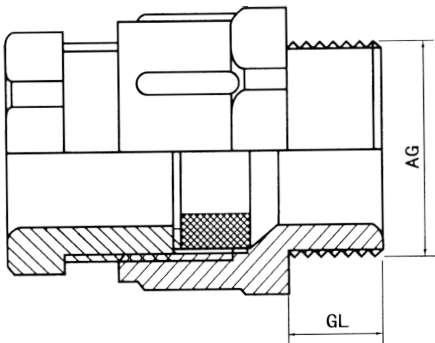

IP55 - Conectores de nylon / Nylon connectors

CONECTOR DE NYLON (métrico) IP55 NYLON CONNECTOR (metric) IP55

Referencia Reference	AG (M)	GL (mm)	Rango de cable Cable range (mm)
ATCM16*	M16x1,5	12,0	5,0 ~ 10,0
ATCM20*	M20x1,5	13,0	6,0 ~ 13,0
ATCM25*	M25x1,5	13,0	10,0 ~ 18,0
ATCM32*	M32x1,5	15,0	16,0 ~ 22,0
ATCM40*	M40x1,5	21,0	20,0 ~ 27,0
ATCM50*	M50x1,5	23,0	30,0 ~ 41,0
ATCM63*	M63x1,5	25,0	40,0 ~ 53,0

CONECTOR DE NYLON (PG) IP55 NYLON CONNECTOR (PG) IP55

Referencia Reference	AG (M)	GL (mm)	Rango de cable Cable range (mm)
ATCPG07*	PG7	8,0	3,0 6,5
ATCPG09*	PG9	8,0	4,0 8,0
ATCPG11*	PG11	8,0	5,0 10,0
ATCPG13*	PG13,5	9,0	6,0 12,0
ATCPG16*	PG16	10,0	10,0 14,0
ATCPG21*	PG21	11,0	13,0 18,0
ATCPG29*	PG29	11,0	18,0 25,0
ATCPG36*	PG36	13,0	22,0 32,0
ATCPG42*	PG42	13,0	32,0 38,0
ATCPG48*	PG48	14,0	37,0 44,0